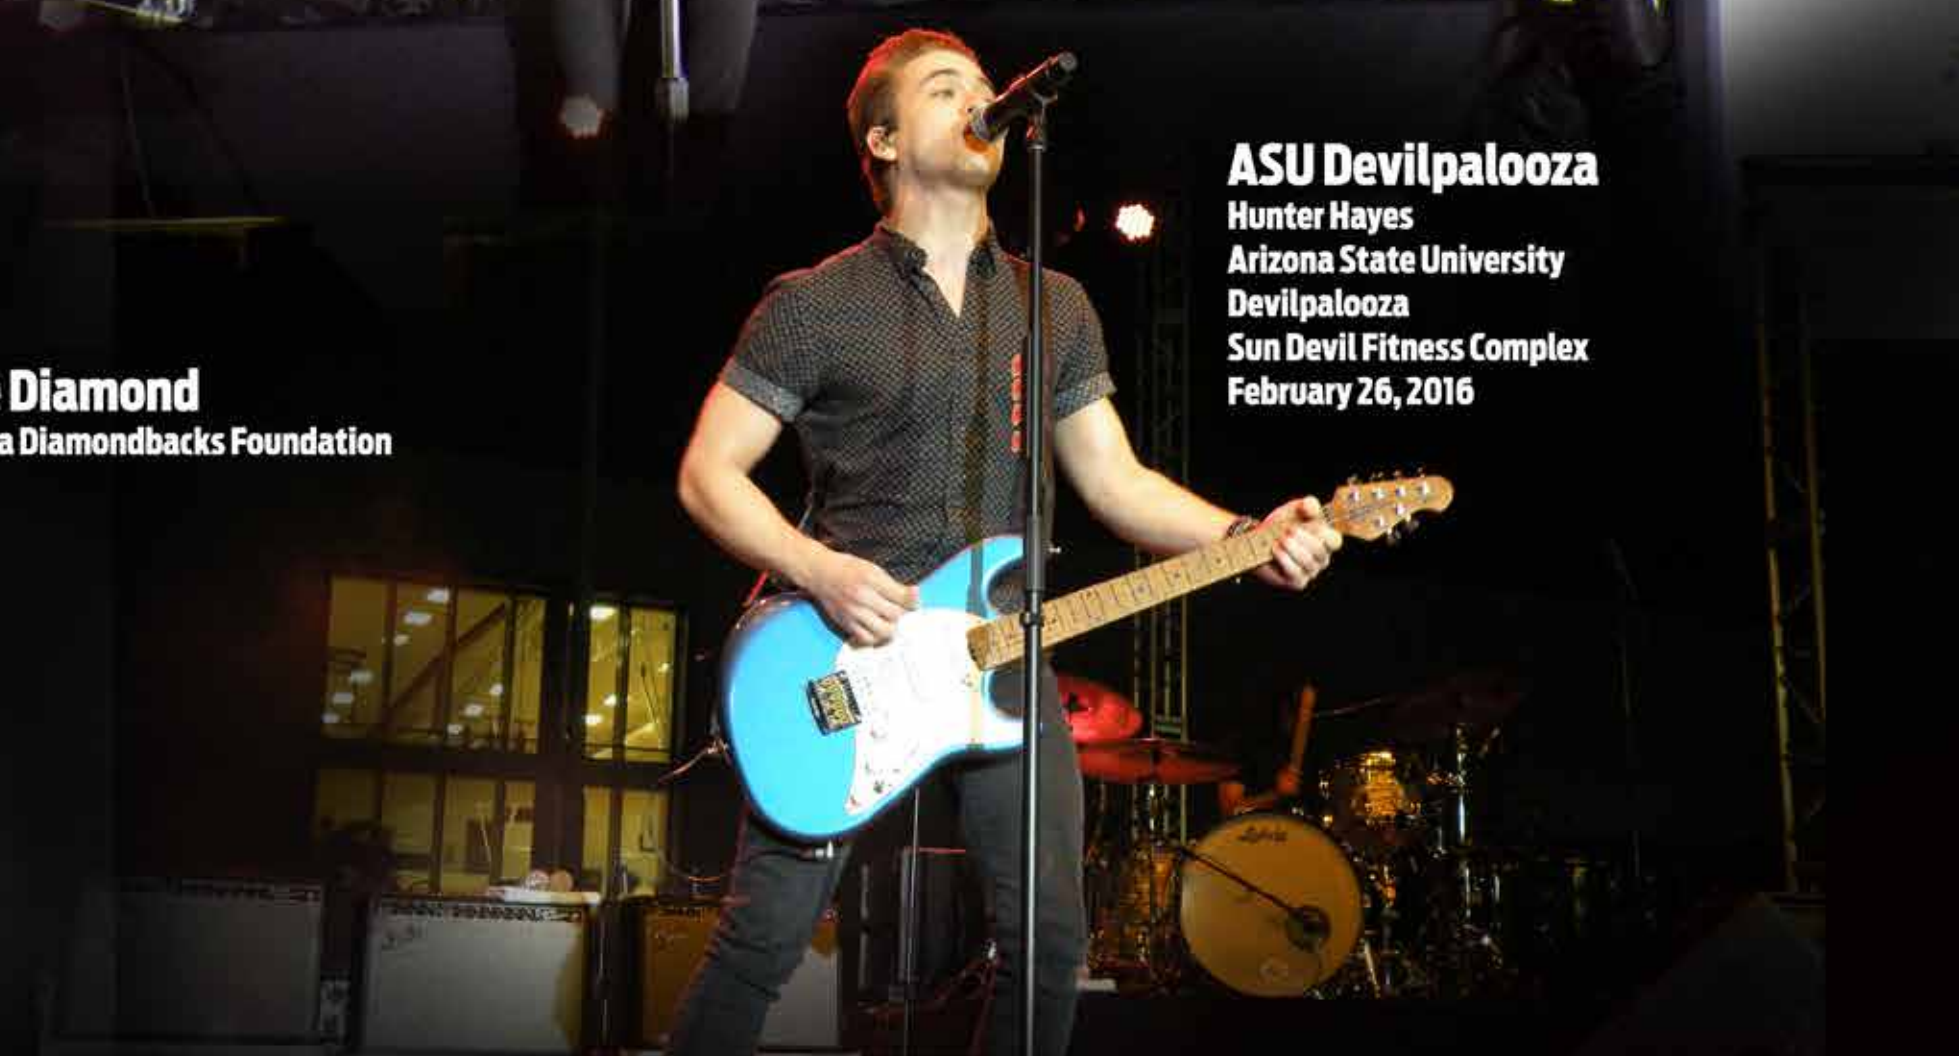

Attendance: 39,321

GoDaddy Holiday Party

Brett Eldredge
Fall Out Boy
GoDaddy Holiday Party
Chase Field
December 12, 2015

Evening on the Diamond

benefitting the Arizona Diamondbacks Foundation
Cole Swindell
Chase Field
March 31, 2016

CACTUS BOWL CHASE FIELD PRESS CONFERENCE: PHOENIX MAYOR GREG STANTON FLANKED BY FIESTA BOWL EXECUTIVE DIRECTOR-MIKE NEALY (R) & SAA PRESIDENT-CHARLES JOHNSTON

DEVILPALOOZA: SAA PRODUCTION MANAGER-TOM GRUETZEMACHER (L) WITH HUNTER HAYES AND SAA VP OF MARKETING-JOE CASTOR (R)